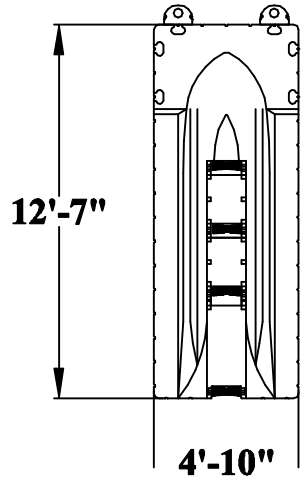

Single EZ Port

Double EZ Ports

Double EZ Ports with 40"x10' Center Walkway

Double EZ Ports with 40"x10' Landing

Double EZ Ports with 60"x10' Landing & Bench