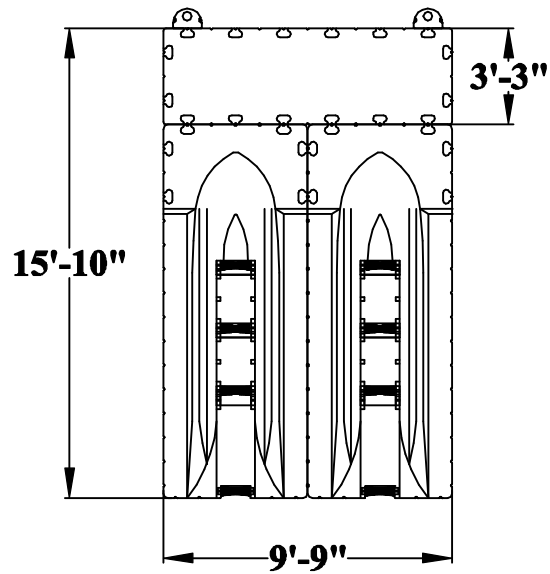

Single EZ Port

Double EZ Ports

Double EZ Ports with 40"x10' Center Walkway

Double EZ Ports with 40"x10' Landing

Double EZ Ports with 60"x10' Landing & Bench