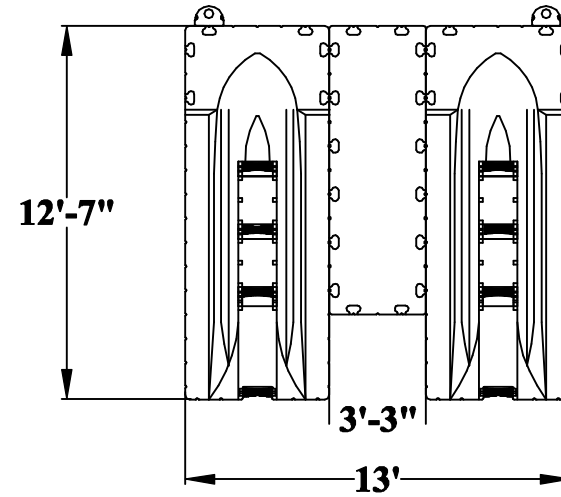

Single EZ Port

Double EZ Ports

Double EZ Ports with 40"x10' Center Walkway

Double EZ Ports with 40"x10' Landing

Double EZ Ports with 60"x10' Landing & Bench