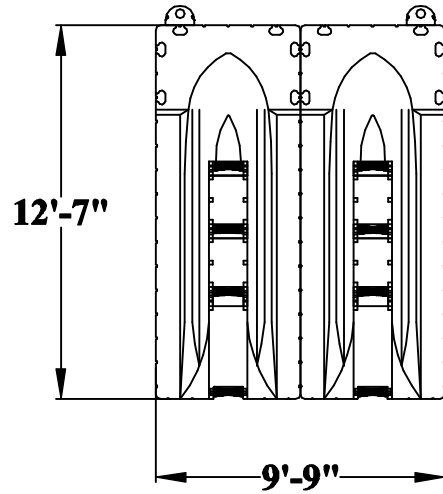

Single EZ Port

Double EZ Ports

Double EZ Ports with 40"x10' Center Walkway

Double EZ Ports with 40"x10' Landing

Double EZ Ports with 60"x10' Landing & Bench